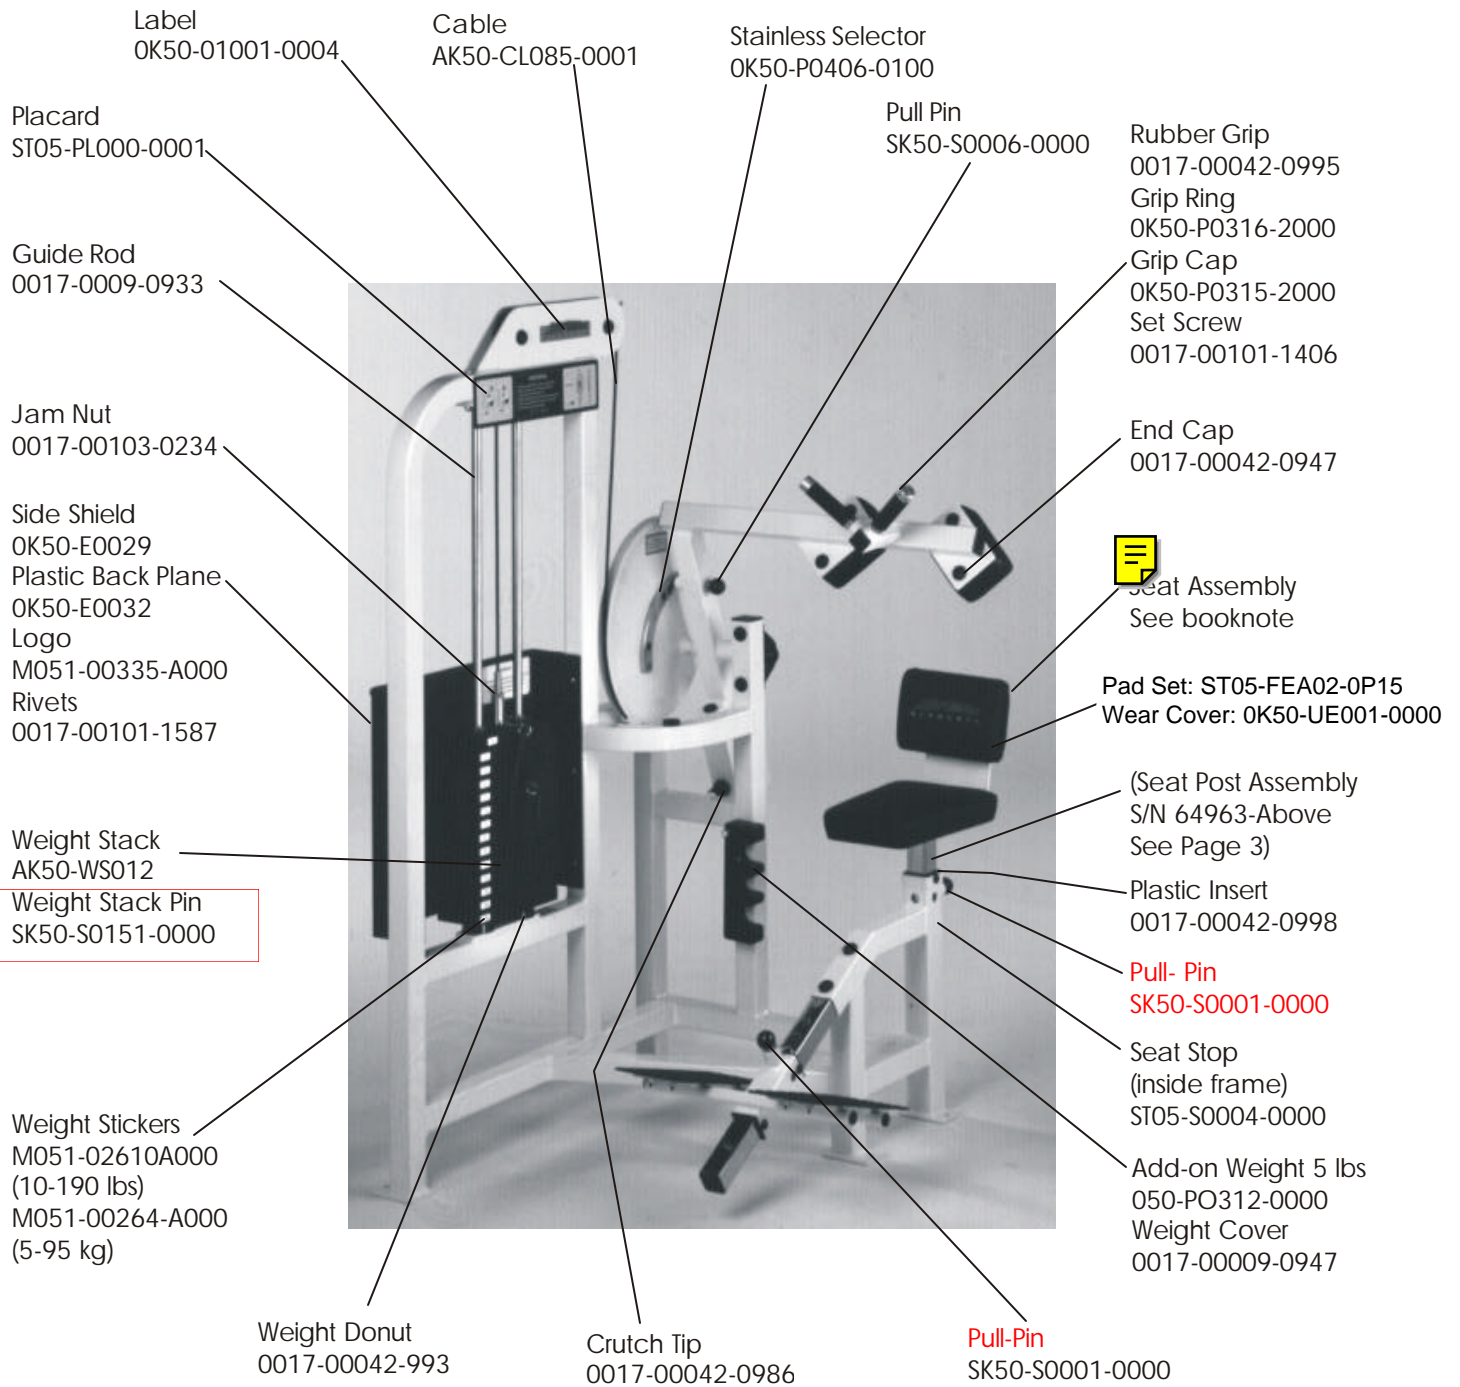

STRENGTH 9000 SERIES TRAINING EQUIPMENT

ST05 Abdominal

STRENGTH 9000 SERIES TRAINING EQUIPMENT

ST05 Abdominal

STRENGTH 9000 SERIES TRAINING EQUIPMENT

ST05 Seat Post Assembly - S/N 64963-Above

The 13 notch front/back striker plate is grey. The 14 notch front/back striker plate is black and was implemented first quarter 2001. Notched striker plate to be installed on seat post such that it is on the same side as the lever handle.

NOTE: The Seat Guide is welded to the frame. Shown separately for illustration purposes only.

BILL OF MATERIALS			
Item No.	Qty.	Part Number	Description
1	1	ST05-S0011-0000	Seat post assembly
2	1	0K50-P0547-0000	Front striker plate (14 notch)
3	1	0K50-P0548-0000	Back striker plate
4	4	0017-00101-1655	5/16" x 24 flat bolt
6	1	0017-00009-1079	Spring
7	1	0K50-P0550-0000	Lever release
8	1	0017-00042-1089	Rubber grip
9	4	0K50-P0551-0000	Grooved pin
10	8	0017-00100-0190	Retaining clips
11	1	0017-00042-0944	1-1/2" x 1-1/2" End cap
12	1	M051-00363-A000	Number strip
13	2	0017-00104-0373	Nylon washer